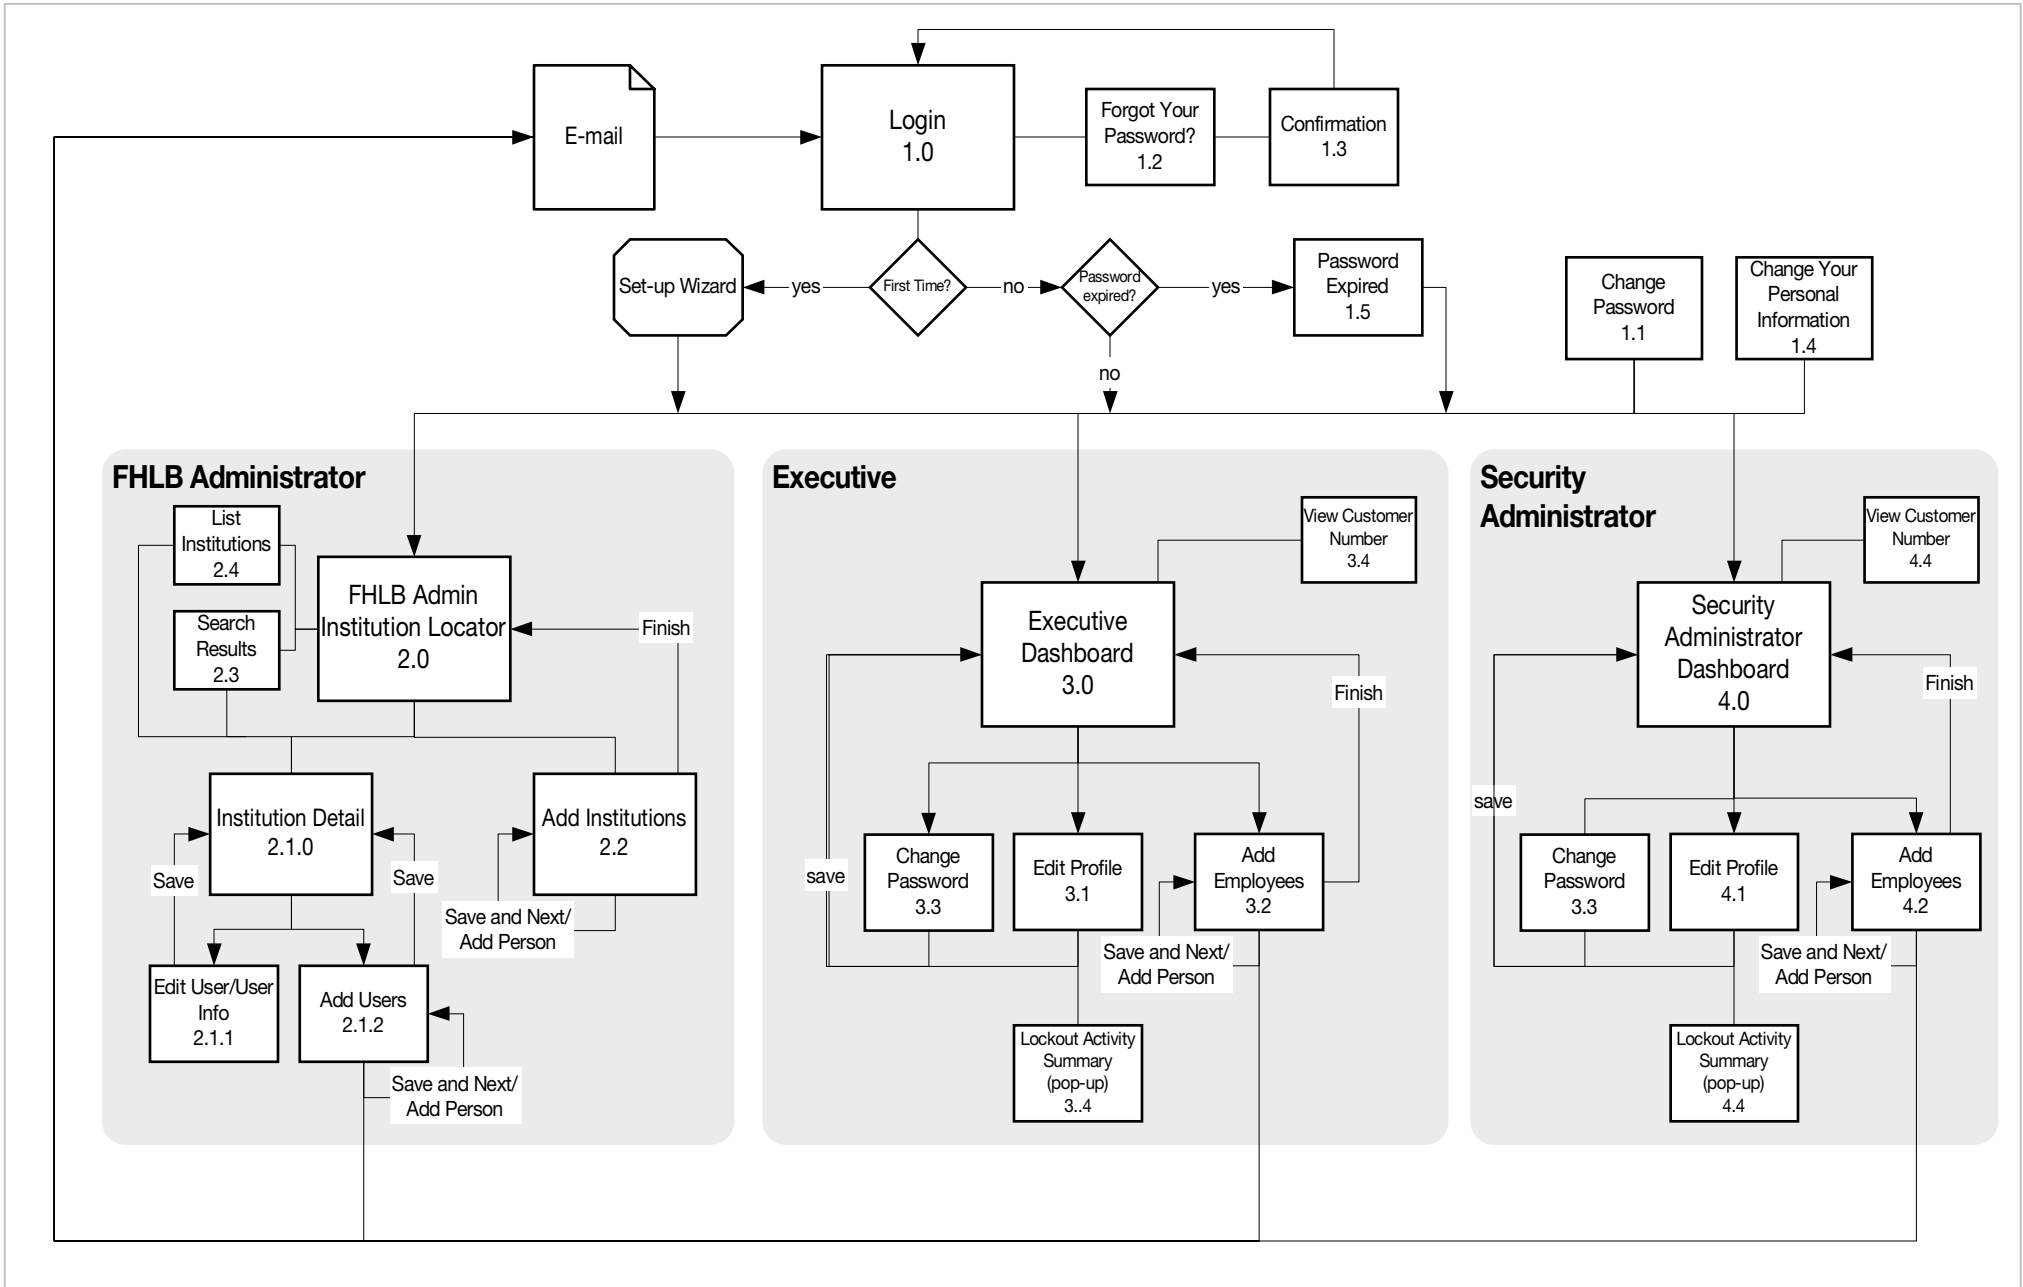

FHLB CCA UAM User Flows (version 5)

Overview

Prepared by POP
Revised: 9/2/2004

FHLB Admin ●●●●

Executive ●●●

Security Administrator ●●